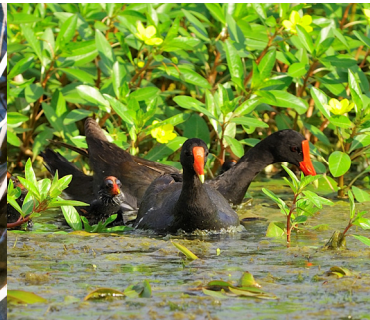

Dixon Waterfowl Refuge, Illinois, USA

Summer Birds of the Prairie–Wetland Boardwalk 1

Vera Leopold and Phoebe Thatcher – The Wetlands Initiative

Photos by: Gary Sullivan (1, 2, 3, 7, 8, 10, 12, 13, 16), Janice Sweet (15), USFWS (4, 11). All via Creative Commons: Mike Baird (5, 6), Naturepicsonline.com (14), Ómar Runólfsson (9).

2 *Oxyura jamaicensis*
Ruddy Duck: Scoop-shaped bill, stiff tail often held up. Breeding males have blue bill, chestnut body, white cheeks.

3 *Podilymbus podiceps*
Pied-billed Grebe: Small diving waterbird. Builds nests on floating vegetation. Short, thick two-toned bill.

4 *Rallus elegans*
King Rail: Large chickenlike marsh bird. Long down-curved bill. Upperparts mottled brown/rusty, flanks barred white.

5 *Rallus limicola*
Virginia Rail: Slender bird that walks through marsh. Gray cheeks, reddish bill, black-and-white barring on flanks.

6 *Porzana carolina*
Sora: A common rail, whinny call more often heard than seen. Stubby yellow bill, black mask. Walks with jerking motion.

7 *Gallinula galeata*
Common Gallinule: Formerly called moorhen. Rail that swims like a duck. Black with red shield over bill.