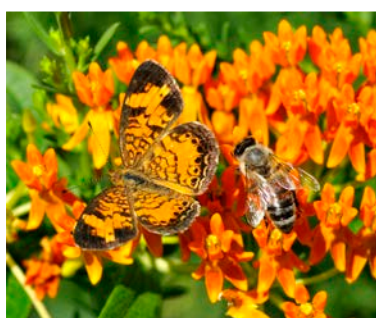

## Mid-Late Summer Flowers of the Dry Sand Prairie 1

Anna Braum, Vera Leopold, and Phoebe Thatcher – The Wetlands Initiative

Photos by: Anna Braum (3,8, 9), John Hilty (5, 15), Justin Meisen (7), Gary Sullivan (all others)

References: Hilty, J., Illinoiswildflowers.info; Wilhelm, G., and L. Rericha. 2017. Flora of the Chicago Region.

© Keller Science Action Center, Field Museum

[fieldguides.fieldmuseum.org]

[919] version 1 5/2018

1 *Amorpha canescens*

**Lead plant:** Shrub, < 1 m tall. Compound leaves up to 1.5 cm long, greyish-green. Stems and leaves hairy.

2 *Asclepias tuberosa*

**Butterfly weed:** Leaves alternate (compare to other *Asclepias* spp.). Plants do not have milky latex.

3 *Asclepias verticillata*

**Whorled milkweed:** Narrow (2-3 mm across), whorled leaves are distinct from those of other *Asclepias* species.

4 *Callirhoe triangulata*

**Clustered poppy mallow:** Lobes of flowers < 7 mm long. Leaves triangular. Stems w/star-shaped hairs.