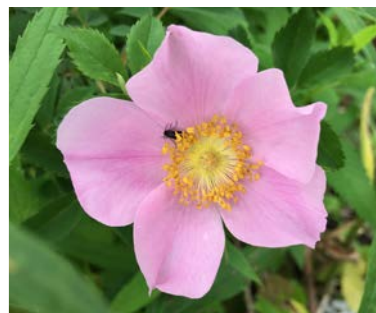

13 *Rosa carolina*

Pasture rose: 5-7 leaflets on flowering stems. Twigs and thorns not densely hairy. Thorns straight. Pistil wide and flat.