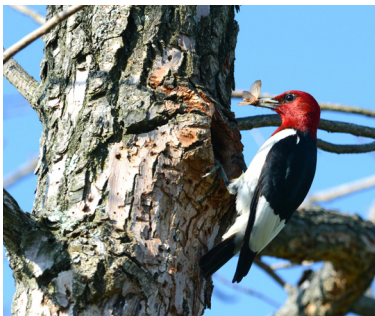

1 *Spatula discors*
Blue-winged Teal: Small dabbling duck. Males have white crescent in front of eye, white near tail; females brown.

2 *Podilymbus podiceps*
Pied-billed Grebe: Small diving waterbird. Builds nests on floating vegetation. Short, thick two-toned bill.

3 *Coccyzus americanus*
Yellow-billed Cuckoo: Slender, long-tailed bird. Bold white spots on tail's underside. Often sits concealed in trees.

4 *Pelecanus erythrorhynchos*
American White Pelican: Huge white waterbird with black flight feathers. Long yellow bill with extendable pouch.

5 *Ardea herodias*
Great Blue Heron: Very large and tall wading bird. Grayish-blue overall, black crown and head plumes on adult.

6 *Ardea alba*
Great Egret: Long-legged, elegant wading bird. All white with black legs, S-curved neck, and dagger-like yellow bill.

7 *Haliaeetus leucocephalus*
Bald Eagle: Regal adults unmistakable with dark-brown body, all-white heads. Juveniles mottled brown, just as large.

8 *Strix varia*
Barred Owl: Mottled brown on upperparts, buffy below with dark streaks. Dark eyes. Sometimes active in daytime.