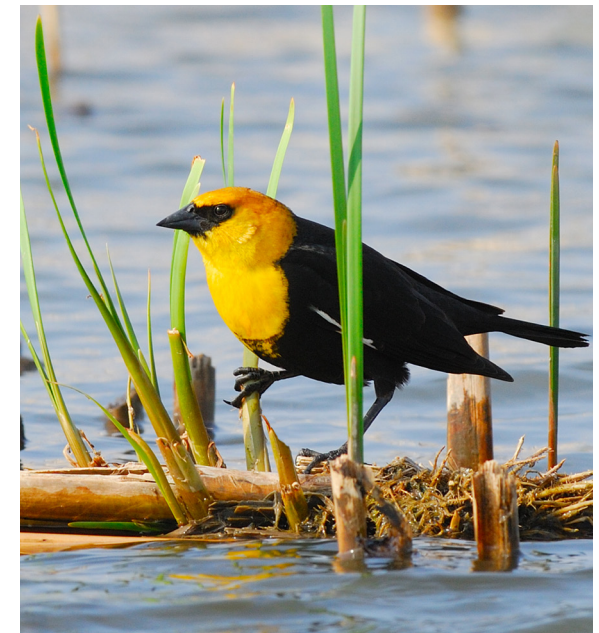

Since 2001, 280 bird species have been observed here, including 22 state-threatened or endangered birds, and 59 species are confirmed breeding at the site.

THE WETLANDS INITIATIVE

53 West Jackson Boulevard, Suite 1015
Chicago, Illinois 60604
Phone (312) 922-0777 Fax (312) 922-1823
twi@wetlands-initiative.org

www.wetlands-initiative.org

Last revised Sept 2023

Checklist of the Birds

at the

Sue and Wes Dixon Waterfowl Refuge

at Hennepin & Hopper Lakes

Yellow-headed Blackbird

Photo by Garry Sullivan/TWI